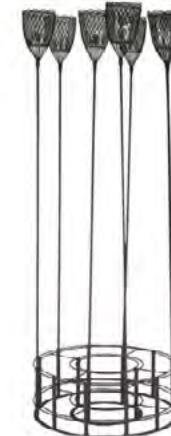

Syrian Lantern

Lanterns

Brass Poolside Lantern

Nickel Poolside Lantern

White Perforated Metal

Lantern With Shepherd's Hook

Set Of Six Wire Garden Votives

Set Of Three Wire Garden Votives